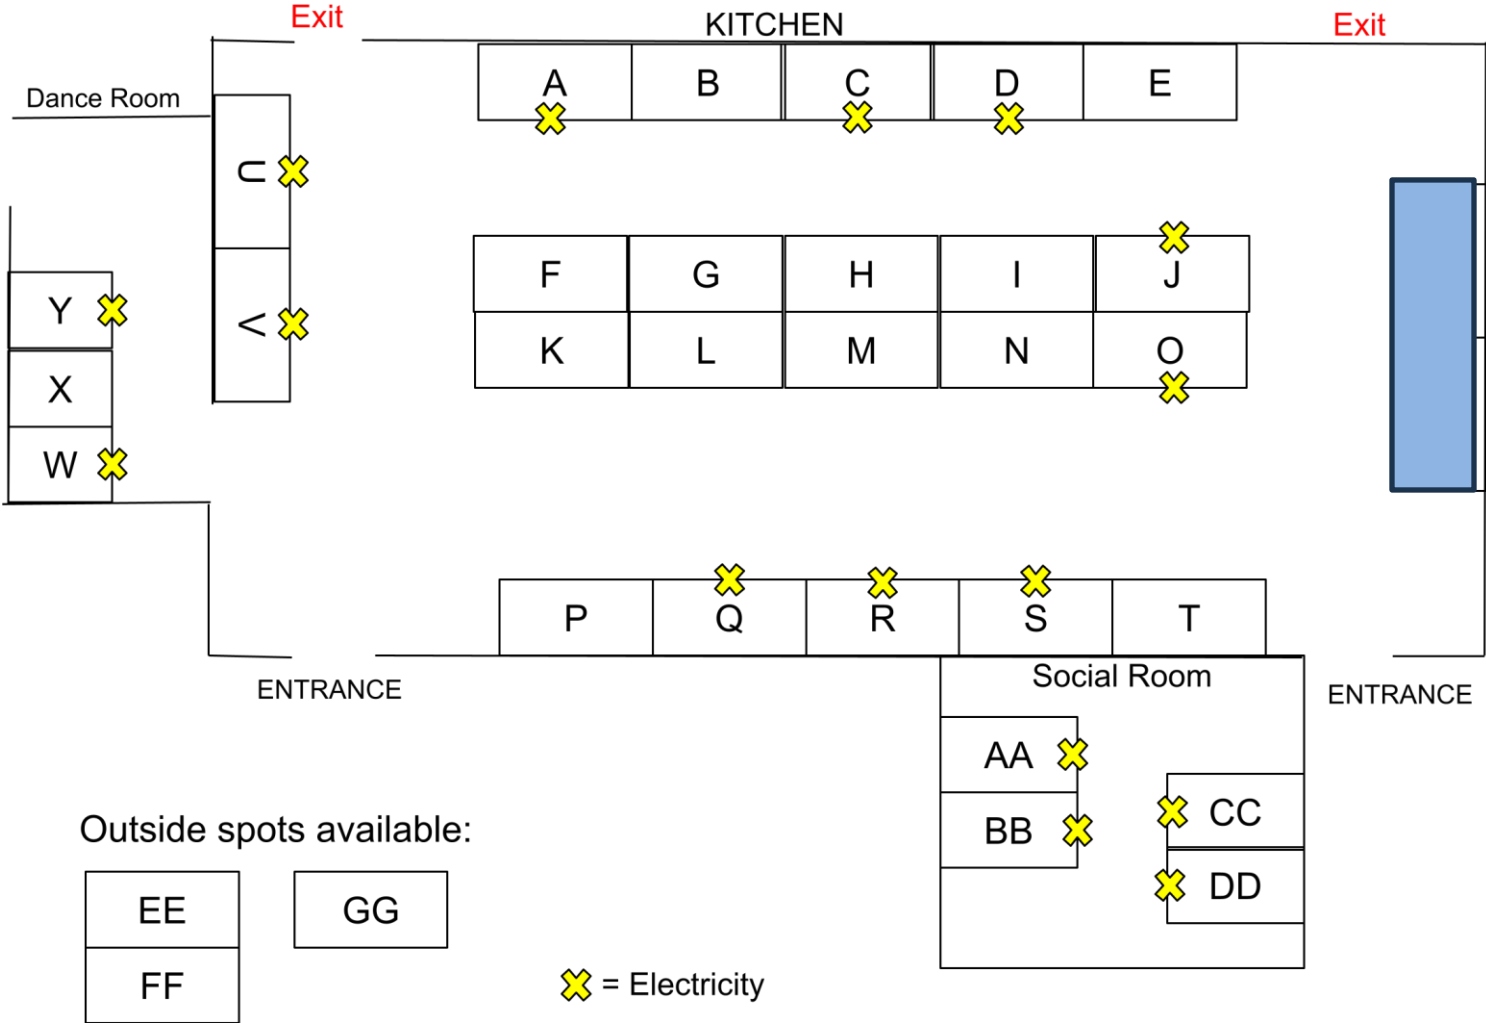

Christmas Craft Faire

November 23rd, 2024

ASSEMBLY HALL

** Please note, Spots "U & V" are estimated to be 5'15" instead of 10'x10'

**Also note, Spots "Z & ZZ" are no longer available